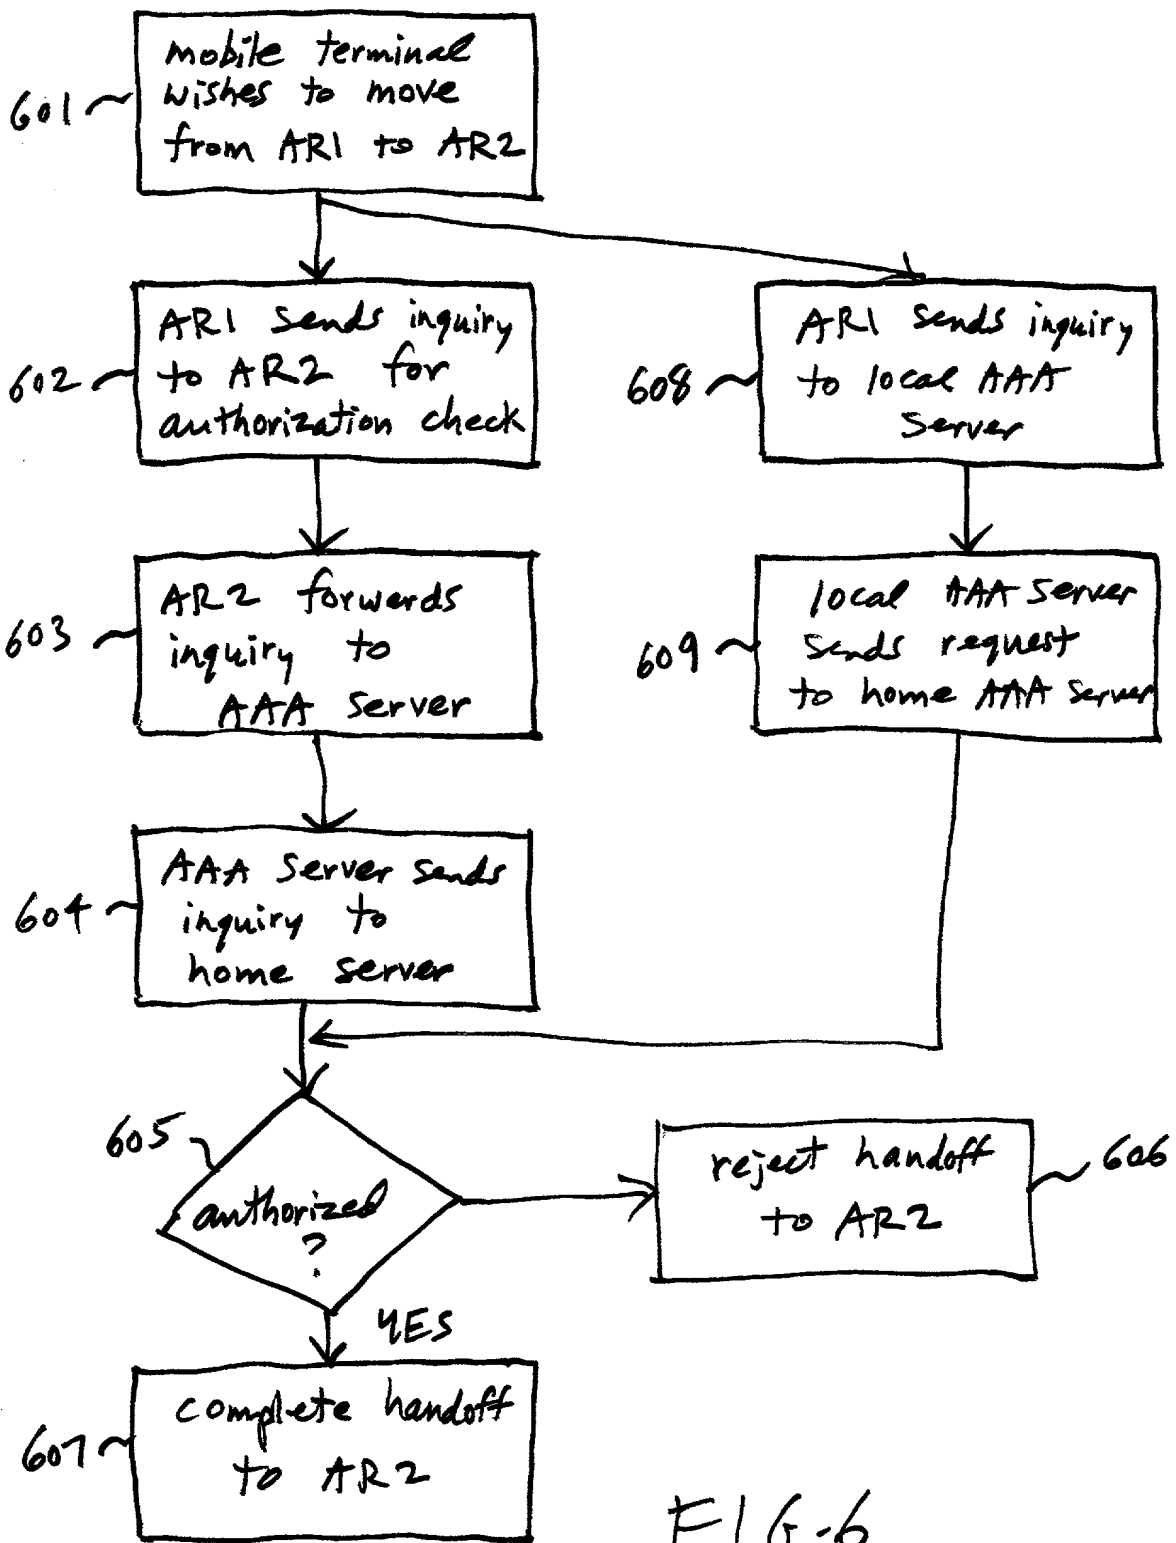

FIG. 1
(Prior Art)

FIG. 2
(Prior Art)

2025 RELEASE UNDER E.O. 14176

FIG. 3

FIG. 3

FIG. 4

501

AUTHORIZATION DATABASE				
mobile ID	allowed access routers	time of day	plan	loading
52739	AR5, AR6, AR7	unlimited	gold	N/A
61154	AR2, AR3	8am-6pm	silver	3
72819	AR2	8am-12pm	basic	2
11335	AR2, AR3	8am-6pm	silver	3
36240	AR5	8am-12pm	basic	2
10739	AR5, AR6, AR7	unlimited	gold	N/A

Authorization
Checker

503

loading
detection module

502

FIG. 5

FIG-6